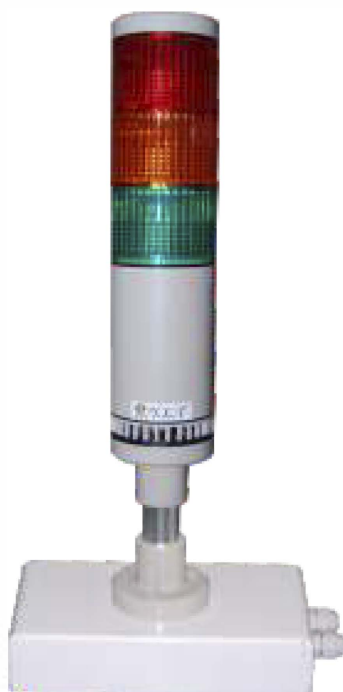

AL LED Alarm Light

AL-03E

► Packing

► Dimensions (mm)

- Three colour LED lights (AL-03E)
- Light colours can be changed by the customer
- Alarm sound is standard
- Connects to scales with check weighing functionality: AW2x/AHW/QHW/JW
- /T2000/BW/KW/VW/CW/BWS